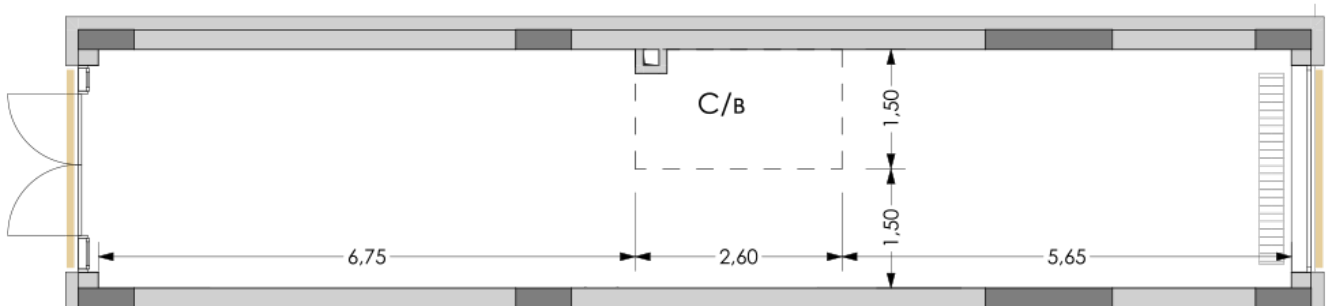

RC "Львівський"

lypynsky.nb.com.ua
068 430 82 08

Commercial premises plan in the house on the Lypynskogo st., 4 (the 2nd building, the 1st section) — #1.2

БУДИНОК 2
№101
45,0m ²

PLAN TYPE: №1.2

House 4, Lypynsky street (the 2nd building, the 1st section)
0 roomed, 1 Floor

Characteristics

Gross area: 45 m²