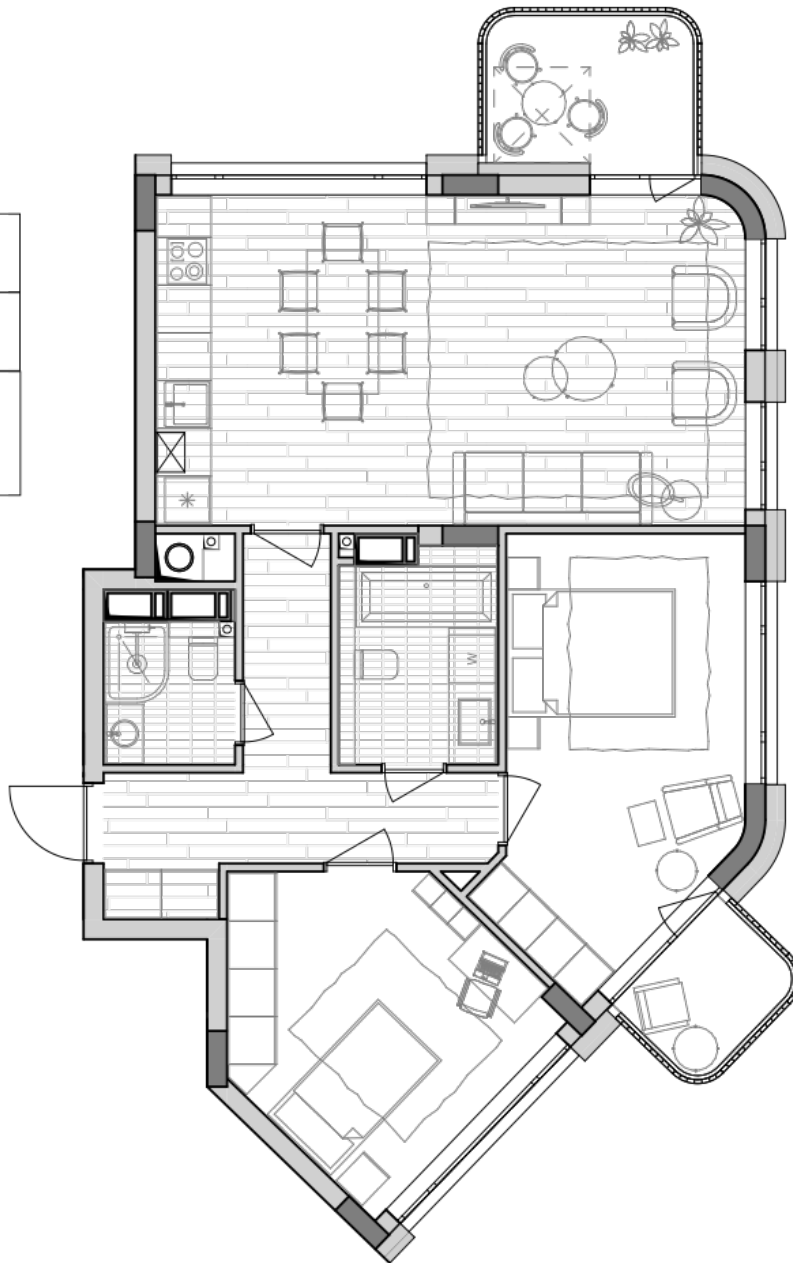

№14
2K-2
79,1m²

PLAN TYPE: №1.4.5

House 4, Lypynsky street (the 1st building, the 1st section)
2 roomed, 4 Floor

Characteristics

Gross area: 79.1 m²
Living space: 28 m²
Kitchen area: 30.6 m²